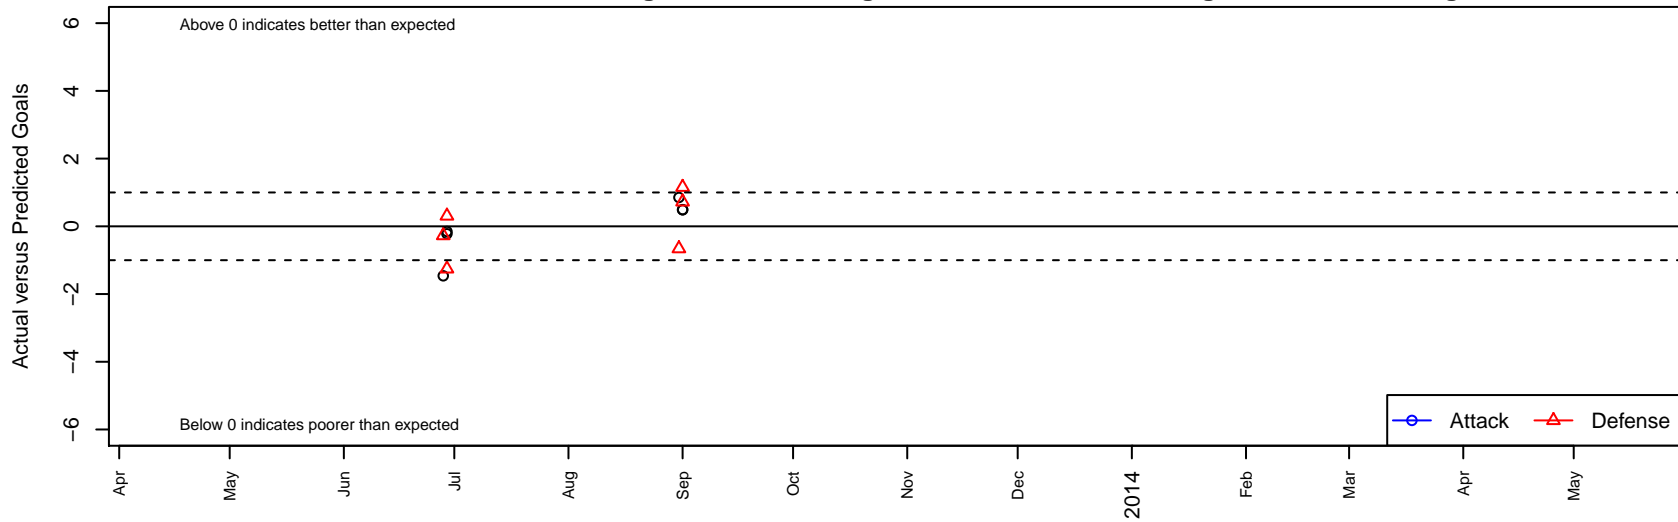

FWFC White B94

Federal Way FC
 Federal Way, WA
 B94 total strength=1551
 attack=14.58 defense=12.49
 alt names used:
 FWFC Storm White

Venues played:
 RVS Classic BU19
 Labor Day Cup BU19

FWFC White B94

Dots are actual minus expected GF (blue circles) and GA (red triangles).
 Blue line is smoothed change in attack strength. Red is smoothed change in defense strength.